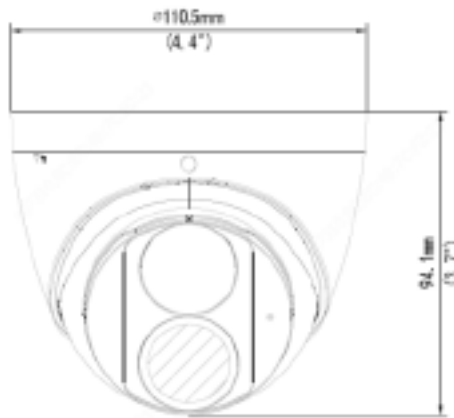

## Product Specifications

**XLGJB07/WM03-G**  
Wall Mount

**XLGJB03-G**  
Junction Box

**XLGWM03-D**  
Wall Mount

**XLGA01-IN**  
Waterproof Joint

**XLGCM24**  
Ceiling Mount

**VUSD256G**  
Micro SD Card

\*Design and specifications are subjects to change without notice.