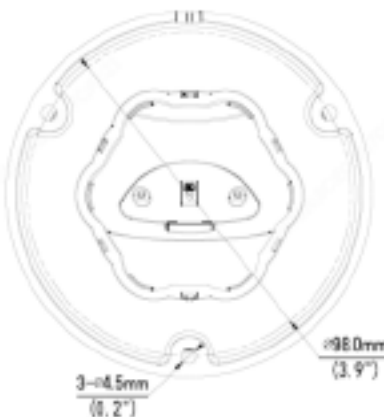

## Product Specifications

**XLGJB07/WM03-G**  
Wall Mount

**XLGJB03-G**  
Junction Box

**XLGWM03-D**  
Wall Mount

**XLGA01-IN**  
Waterproof Joint

**XLGCM24**  
Ceiling Mount

**VUSD256G**  
Micro SD Card

\*Design and specifications are subjects to change without notice.